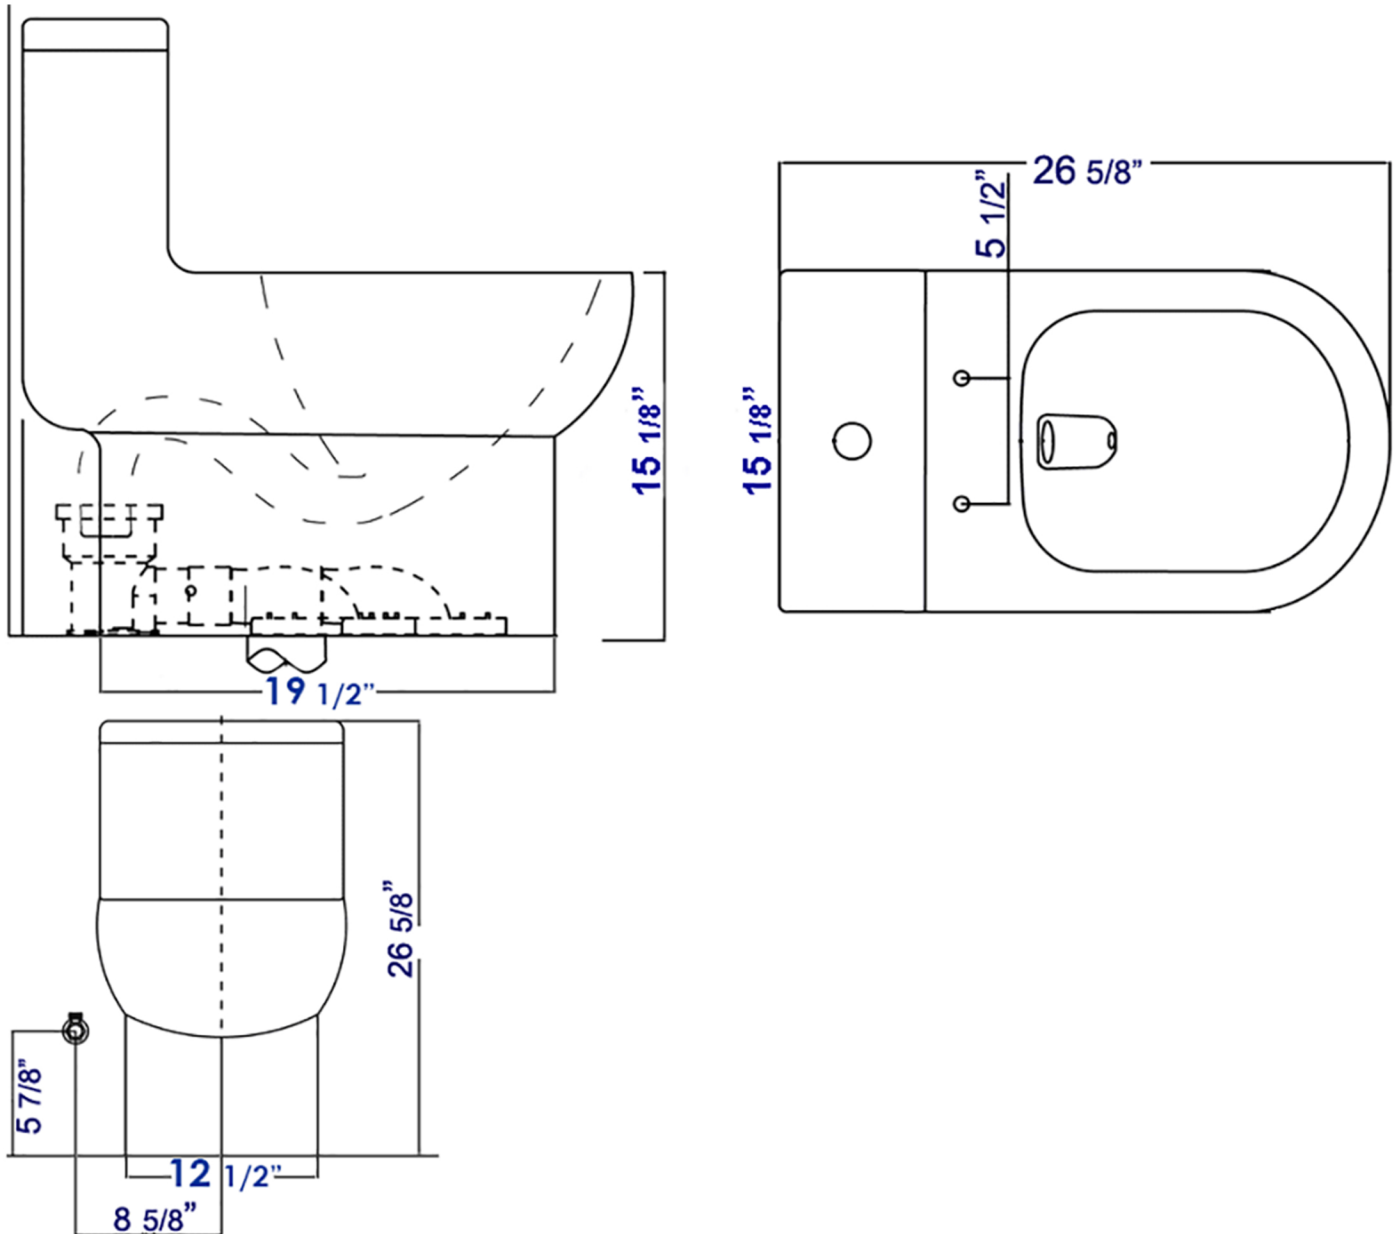

TB351

Dual Flush One Piece Eco Friendly High Efficiency
Low Flush Ceramic Toilet

EAGO^{USA}

Note: All product dimensions are approximate and should be verified on site prior to installation.
Visit www.EAGOUSA.com for more information.