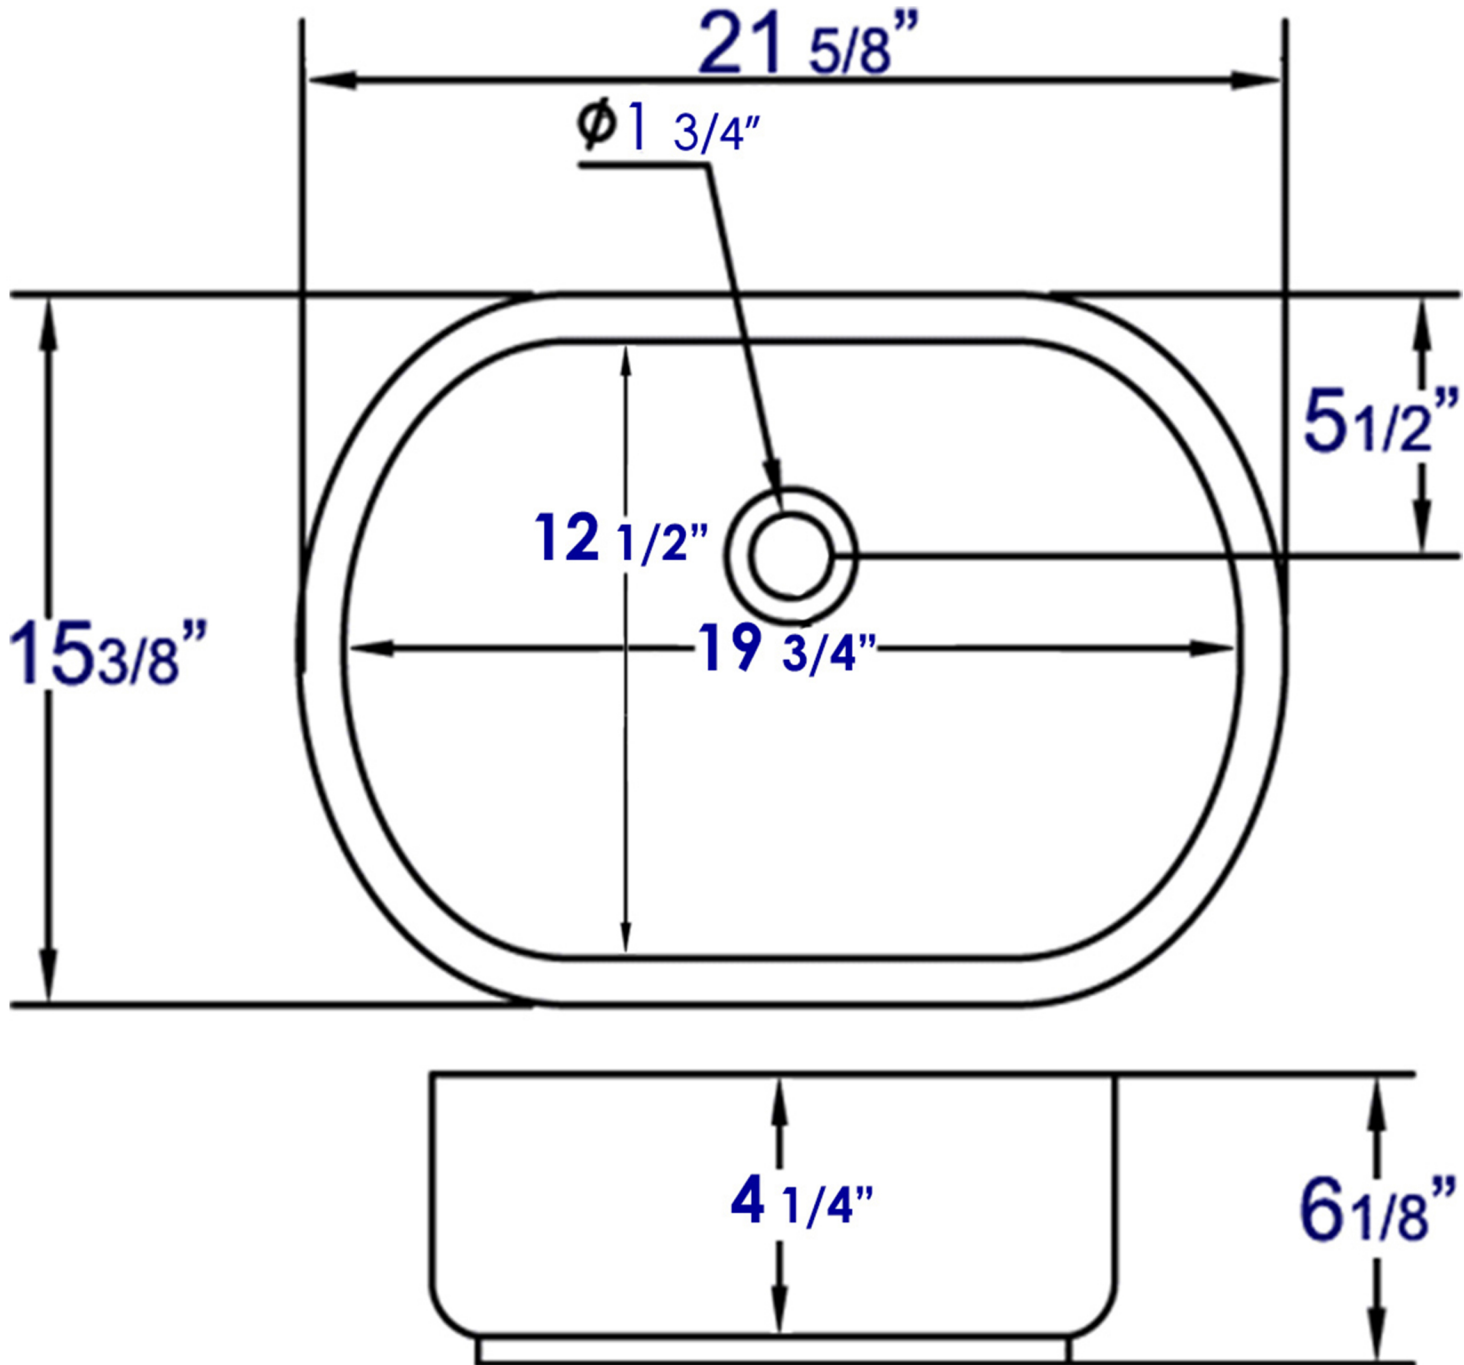

BA132

22" Oval Ceramic Above Mount Basin Vessel Sink

EAGO USA

Note: All product dimensions are approximate and should be verified on site prior to installation.
Visit www.EAGOUSA.com for more information.