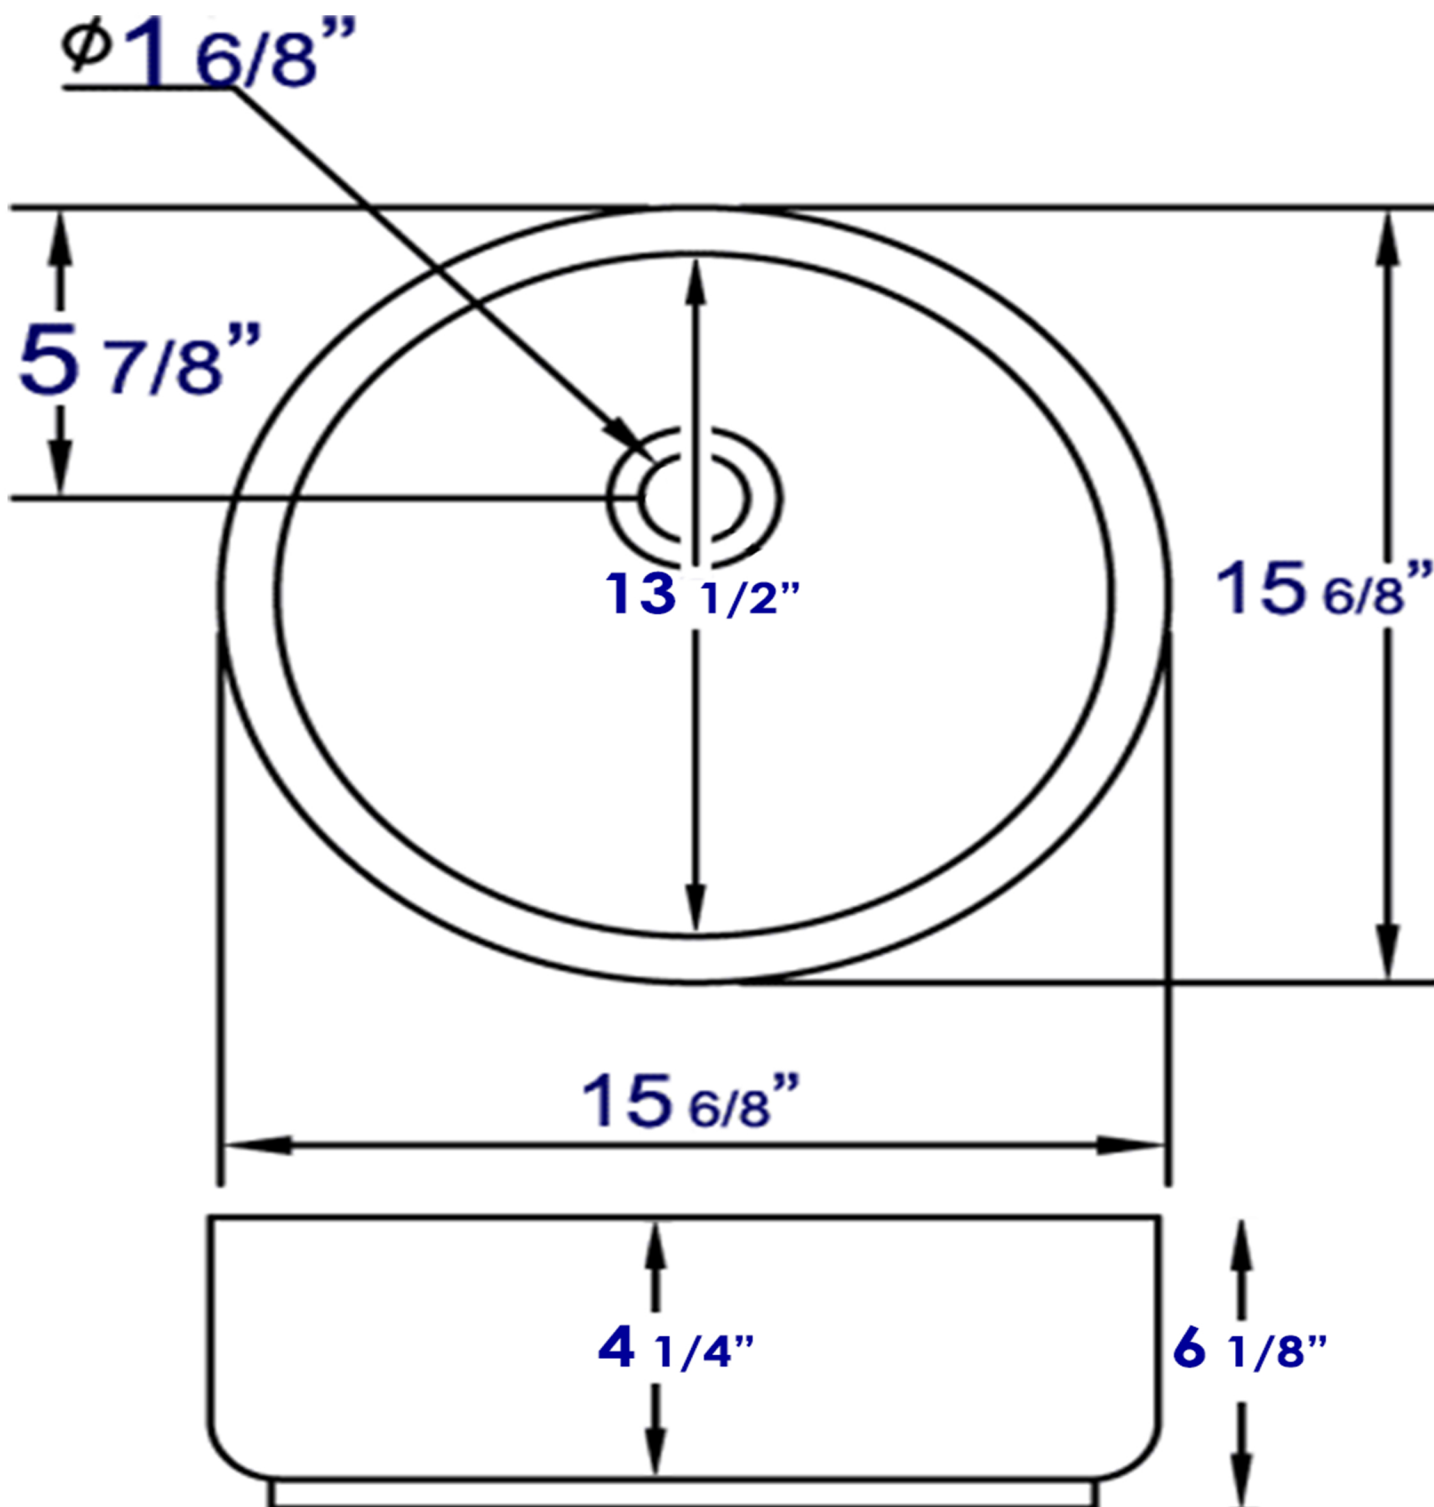

BA129

16" Round Ceramic Above Mount Bathroom Basin
Vessel Sink

EAGO USA

Note: All product dimensions are approximate and should be verified on site prior to installation.
Visit www.EAGOUSA.com for more information.